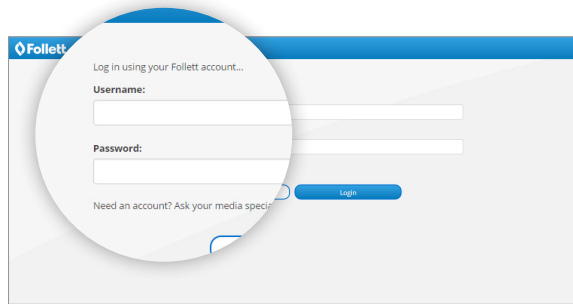

Generic Login Directions

School Name: **Glacier Peak**

If a student goes to MackinVIA first on a computer or from the MackinVIA app on a mobile device:

1. Select the appropriate school and click "Login"

2. The student will enter their Destiny username and password – this will log them into their MackinVIA Backpack